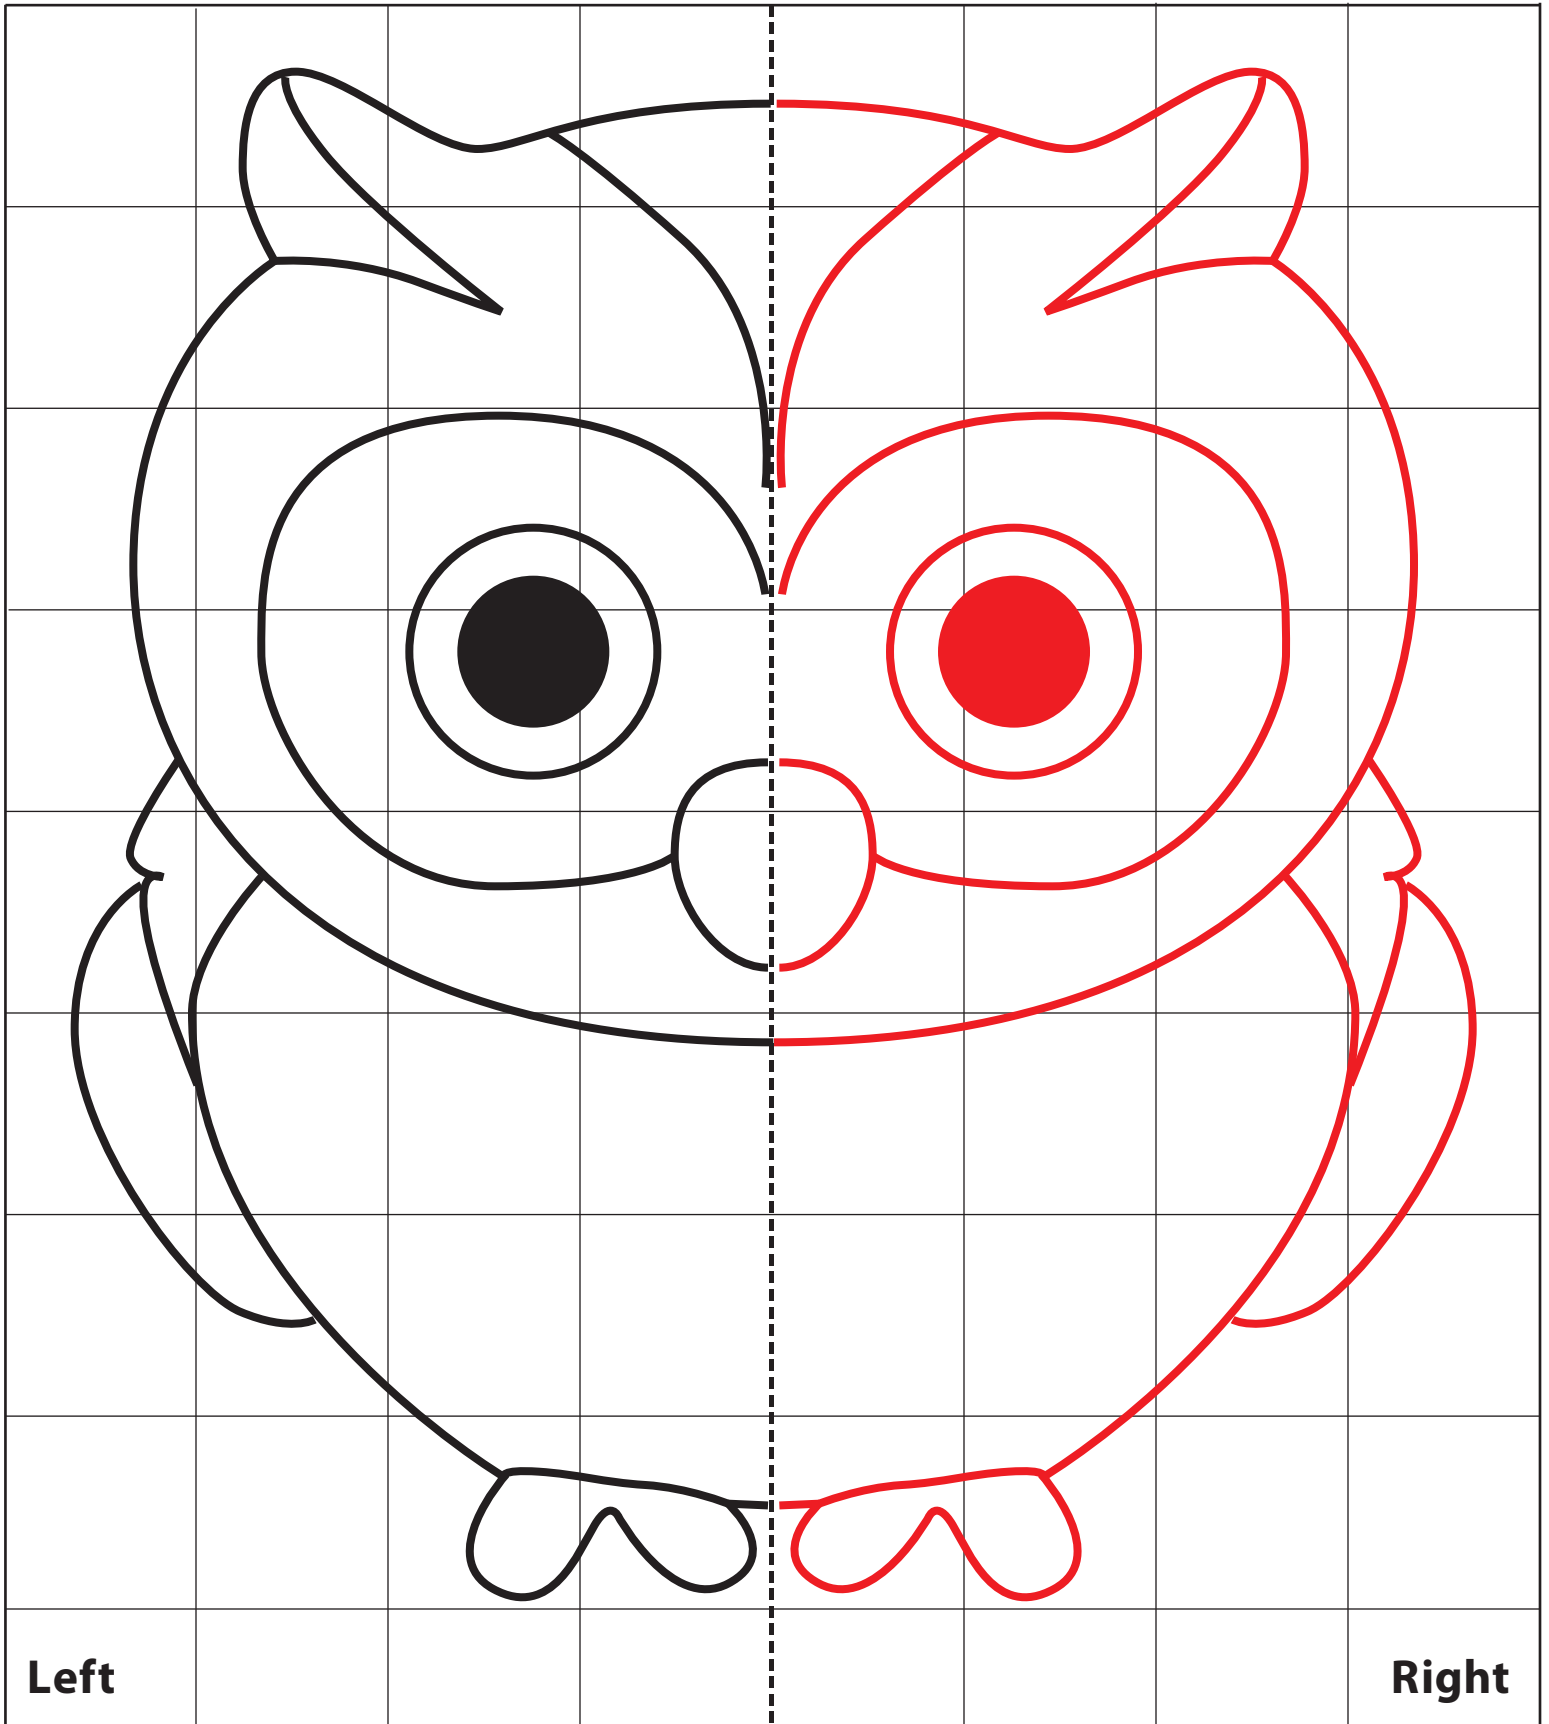

Name \_\_\_\_\_

Date \_\_\_\_\_

**Practice in Symmetry:** Use the grid below to draw a *mirror-image* of the owl's left side on the blank side of the axis.

Left

Right

Axis