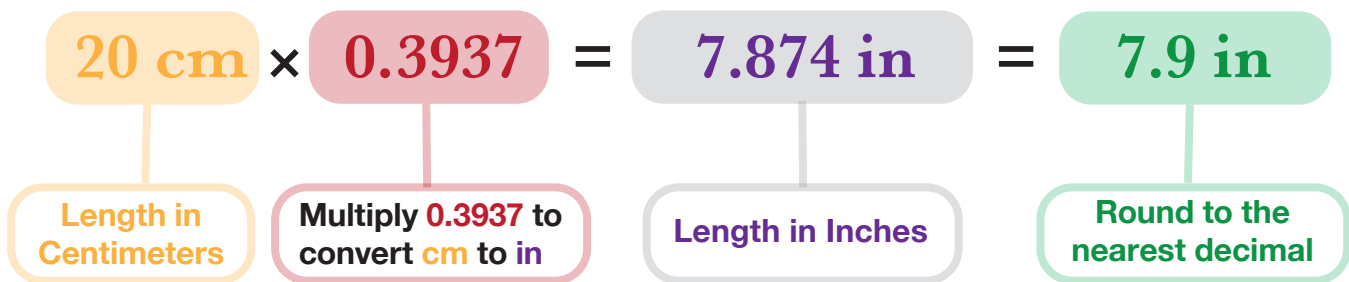

# Converting Length

Greg enjoyed measuring his height daily, and keeping a record of how much he was growing. On his trip to Canada, he borrowed a friend's rule stick and took his measurements. But they were all wrong! Greg discovered he was using a **meter stick** instead of a **yard stick**, so he had to convert his height from **centimeters** to **inches**.

*Help Greg with a few length conversion exercises, so he can learn to measure his height using both the metric system and standard inches!*

## Example

Use the table below to convert length from centimeters (cm) to inches (in)

1) 5 cm = 2 in

8) 24.5 cm = 9.6 in

2) 2 cm = 0.8 in

9) 30 cm = 11.8 in

3) 1.5 cm = 0.6 in

10) 28.3 cm = 11.1 in

4) 3.5 cm = 1.4 in

11) 32.6 cm = 12.8 in

5) 13 cm = 5.1 in

12) 39.5 cm = 15.6 in

6) 17.5 cm = 6.9 in

13) 43 cm = 16.9 in

7) 21 cm = 8.3 in

14) 50 cm = 19.7 in